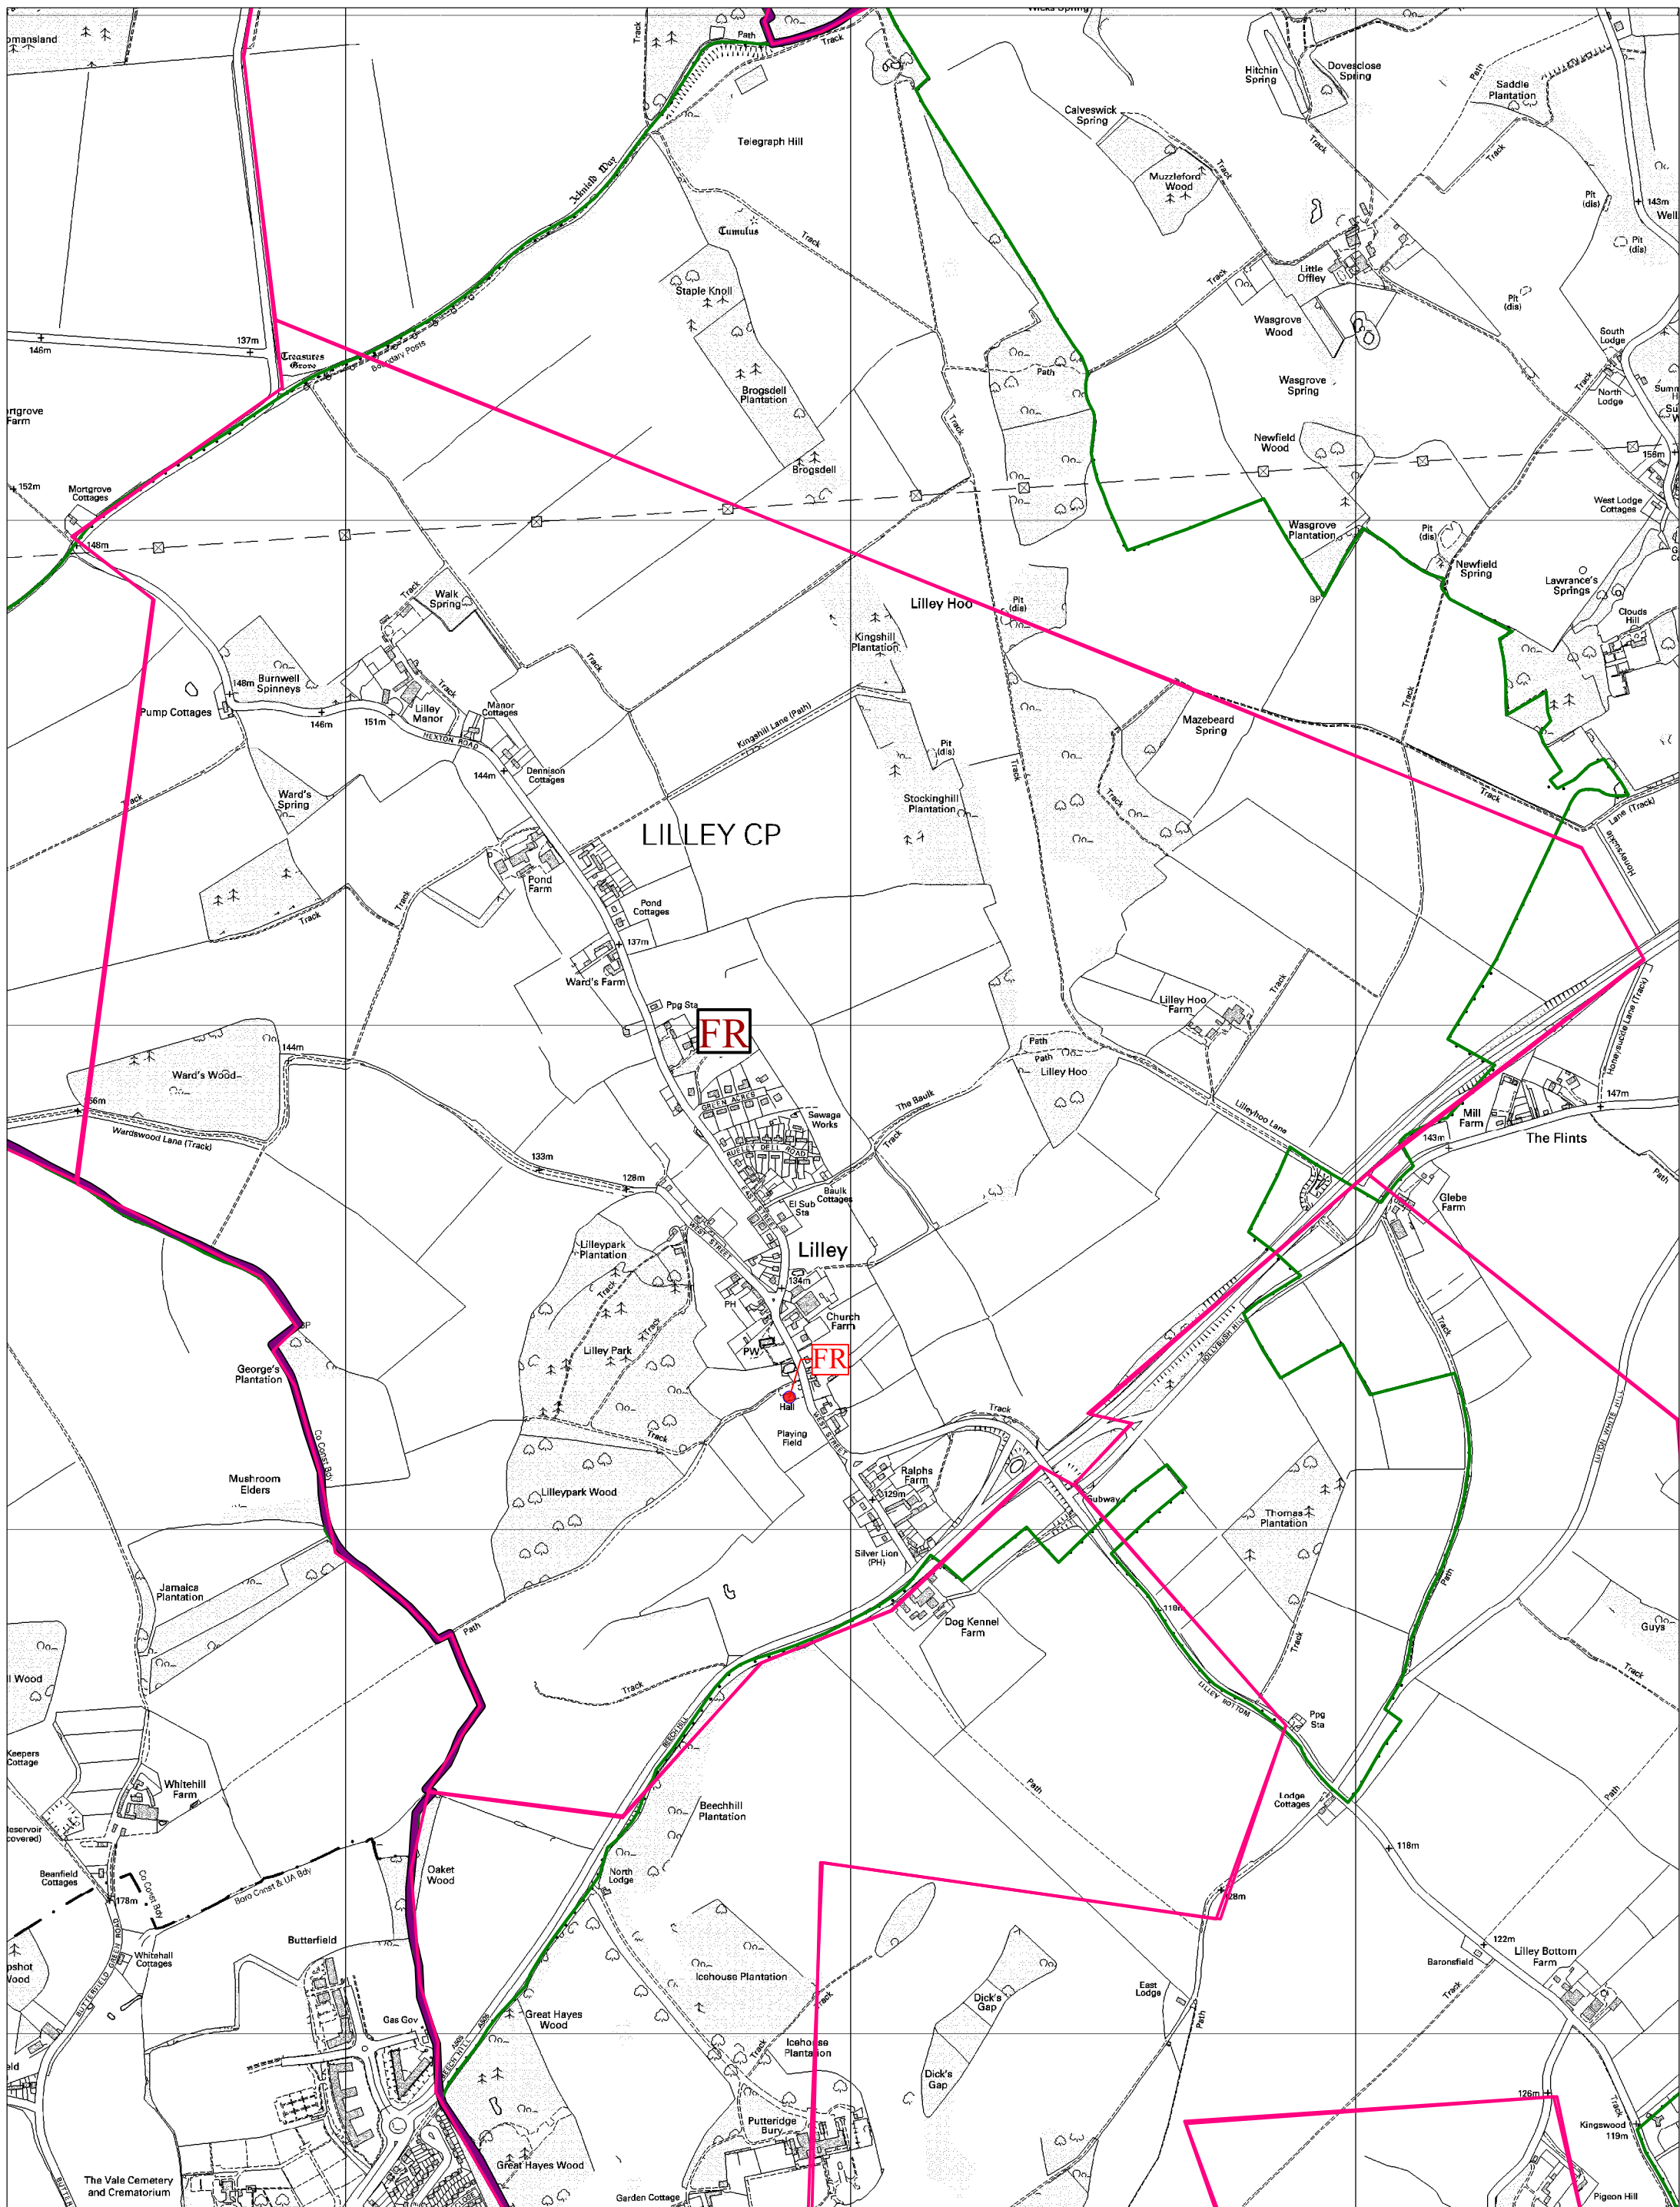

Polling Area - FR - Lilley

Scale: 1:?
Date: 23:10:13